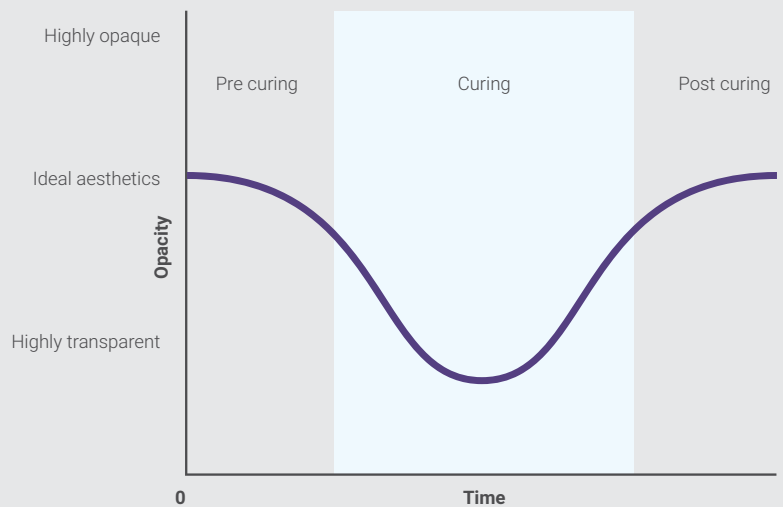

375 MPa

High compressive strength
aura bulk fill resists the high forces of compression in the mouth.

Depth of Cure

The opacity of **aura bulk fill** is a function of the difference in the refractive index of its two components, the filler and the resin.

The curing process alters the refractive index of the resin marginally, to match the refractive index of the filler.

This lowers the opacity temporarily, allowing deeper light penetration for a high depth of cure.

Upon curing, the indices move apart again to arrive at the ideal opacity for **aura bulk fill's** brilliant chameleon-like finish.

BEFORE

AFTER

— Dr. Bob Lowe (USA)

BEFORE

AFTER

— Dr. Gregor Thomas (Germany)